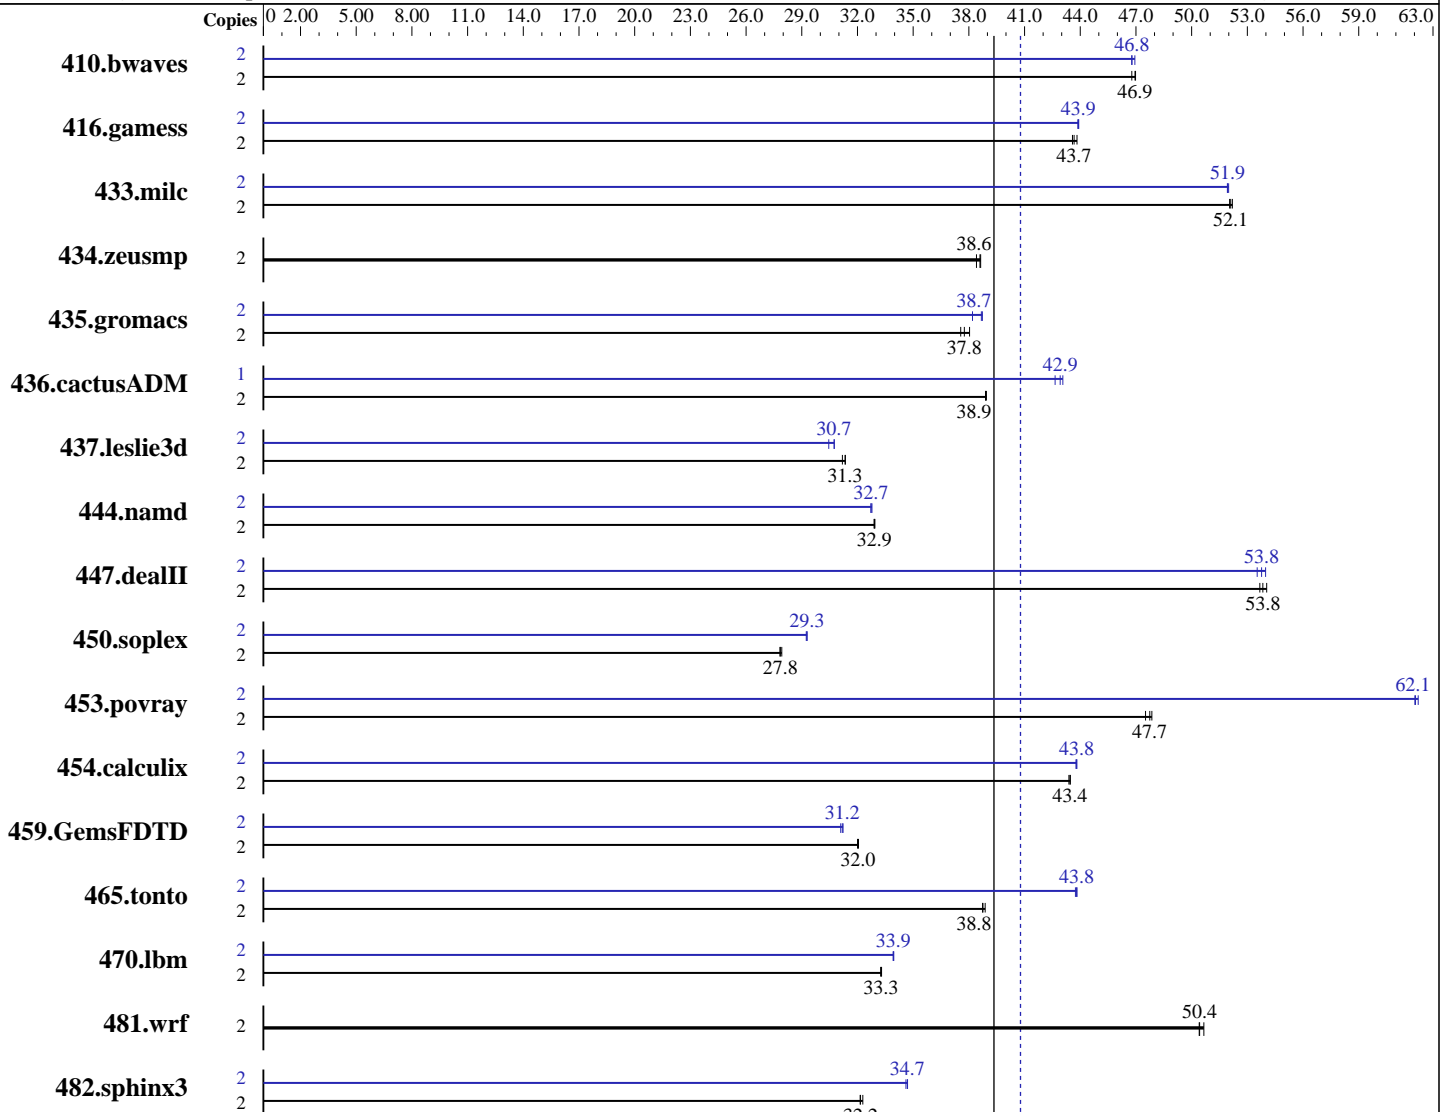

SPEC® CFP2006 Result

Copyright 2006-2014 Standard Performance Evaluation Corporation

Supermicro

Motherboard X8SIU-F (Intel Pentium G6950, 2.80 GHz)

SPECfp®_rate2006 = 40.8

SPECfp_rate_base2006 = 39.4

CPU2006 license: 001176

Test sponsor: Supermicro

Tested by: Supermicro

Test date: Jun-2010

Hardware Availability: Apr-2010

Software Availability: Jan-2010

SPECfp_rate_base2006 = 39.4

SPECfp_rate2006 = 40.8

Hardware

CPU Name: Intel Pentium G6950
CPU Characteristics:
CPU MHz: 2800
FPU: Integrated
CPU(s) enabled: 2 cores, 1 chip, 2 cores/chip
CPU(s) orderable: 1 chip
Primary Cache: 32 KB I + 32 KB D on chip per core
Secondary Cache: 256 KB I+D on chip per core

Continued on next page

Software

Operating System: SUSE Linux Enterprise Server 11 (x86_64)
Kernel 2.6.27.19-5-default
Compiler: Intel C++ Professional Compiler for IA32 and Intel 64, Version 11.1
Build 20091130 Package ID: l_cproc_p_11.1.064
Auto Parallel: Yes
File System: ext3
System State: Run level 3 (multi-user)
Base Pointers: 64-bit

Continued on next page