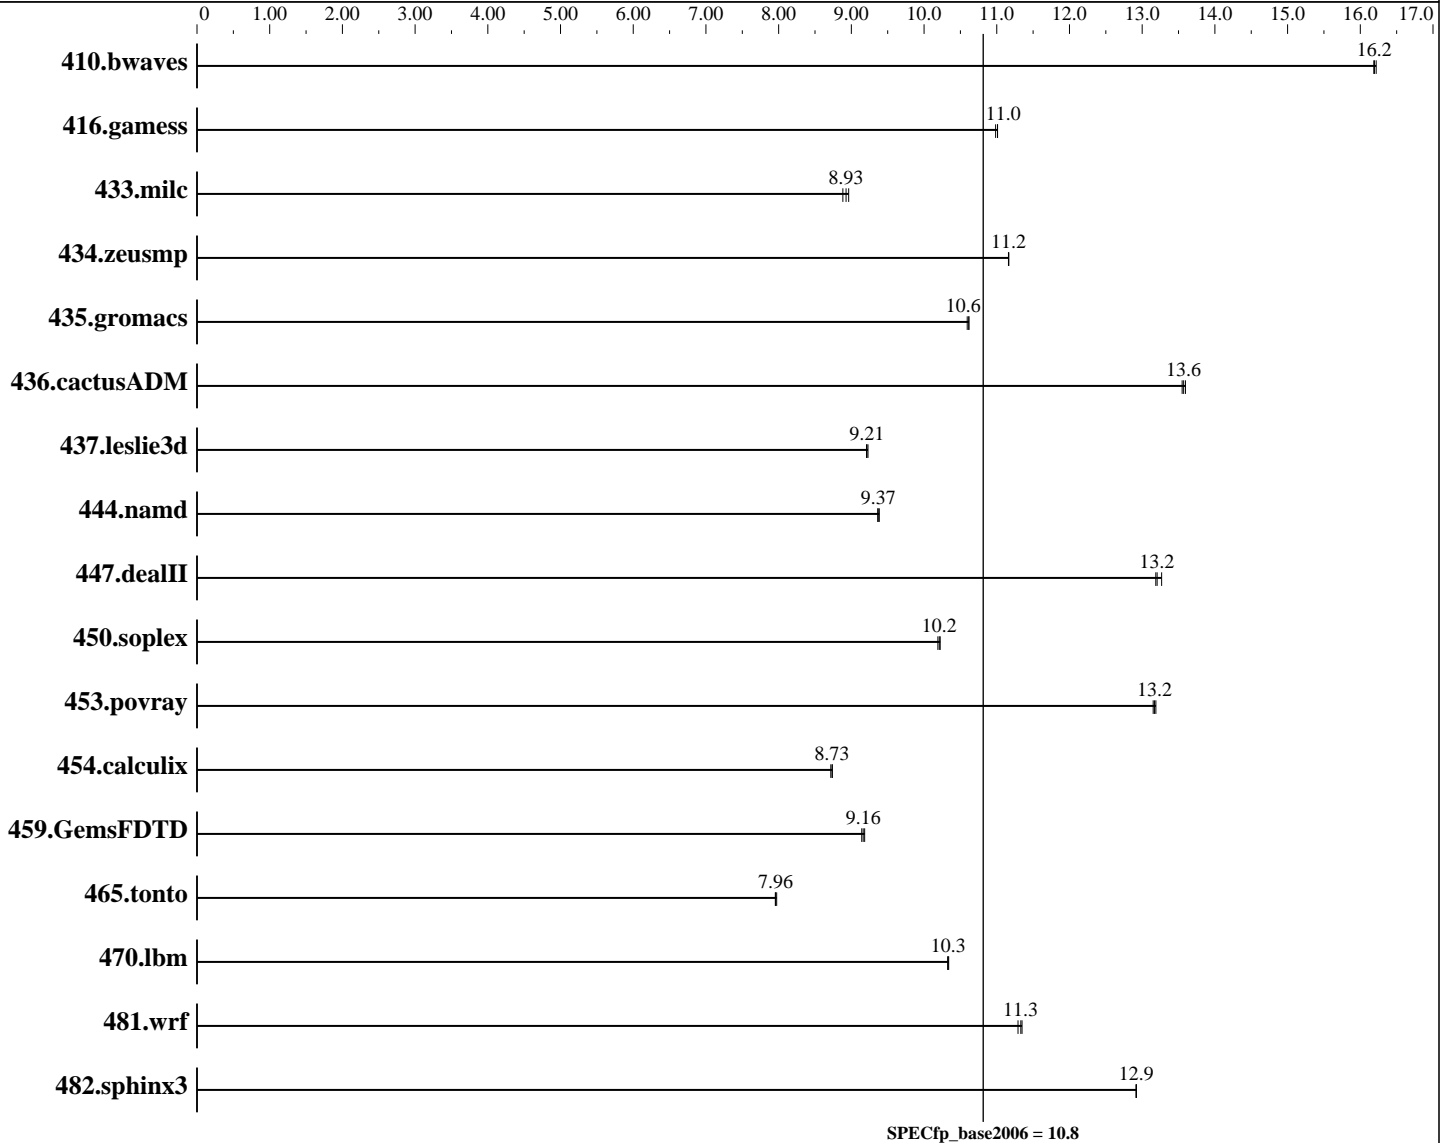

SPEC® CFP2006 Result

Copyright 2006-2014 Standard Performance Evaluation Corporation

Lenovo Group Limited

(Test Sponsor: Intel Corporation)

SPECfp®2006 =

Not Run

Lenovo ThinkPad T61(Intel Core 2 Duo T7100)

SPECfp_base2006 =

10.8

CPU2006 license: 13

Test sponsor: Intel Corporation

Tested by: Intel Corporation

Test date: Jun-2007

Hardware Availability: Jun-2007

Software Availability: Feb-2007

Hardware

CPU Name: Intel Core 2 Duo T7100
CPU Characteristics: 1.80 GHz 2MB L2, 800 MHz Bus
CPU MHz: 1800
FPU: Integrated
CPU(s) enabled: 2 cores, 1 chip, 2 cores/chip
CPU(s) orderable: 1 chip
Primary Cache: 32 KB I + 32 KB D on chip per core
Secondary Cache: 2 MB I+D on chip per chip

Continued on next page

Software

Operating System: Windows Vista32 Business
Compiler: Intel C++ Compiler for IA32 version 9.1
Build no 20060816
Intel Fortran Compiler for IA32 version 9.1
Build no 20060816
Microsoft Visual Studio .Net 2003 (for libraries)
Auto Parallel: No
File System: NTFS
System State: Default

Continued on next page