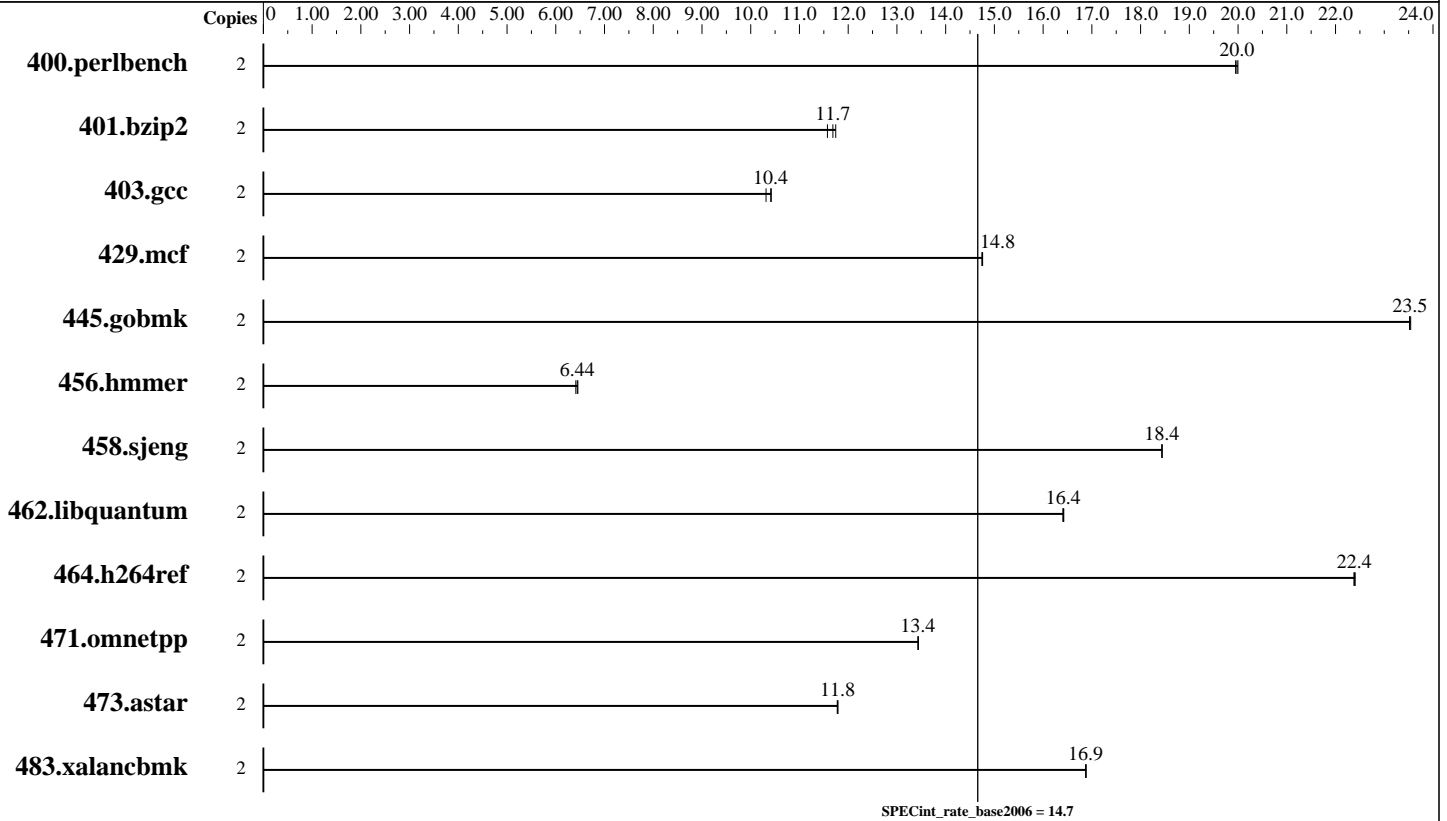

## Hardware

CPU Name: AMD Turion 64 X2 TL-60  
 CPU Characteristics: 2.0 GHz 2x512KB L2  
 CPU MHz: 2000  
 FPU: Integrated  
 CPU(s) enabled: 2 cores, 1 chip, 2 cores/chip  
 CPU(s) orderable: 1 chip  
 Primary Cache: 64 KB I + 64 KB D on chip per core  
 Secondary Cache: 512 KB I+D on chip per core  
 L3 Cache: None  
 Other Cache: None  
 Memory: 2 GB (2x1GB Qimonda HYS64T128021HDL-3S-B DDR2-667 CL5)  
 Disk Subsystem: Hitachi 100GB 5400rpm SATA HDD  
 Other Hardware: None